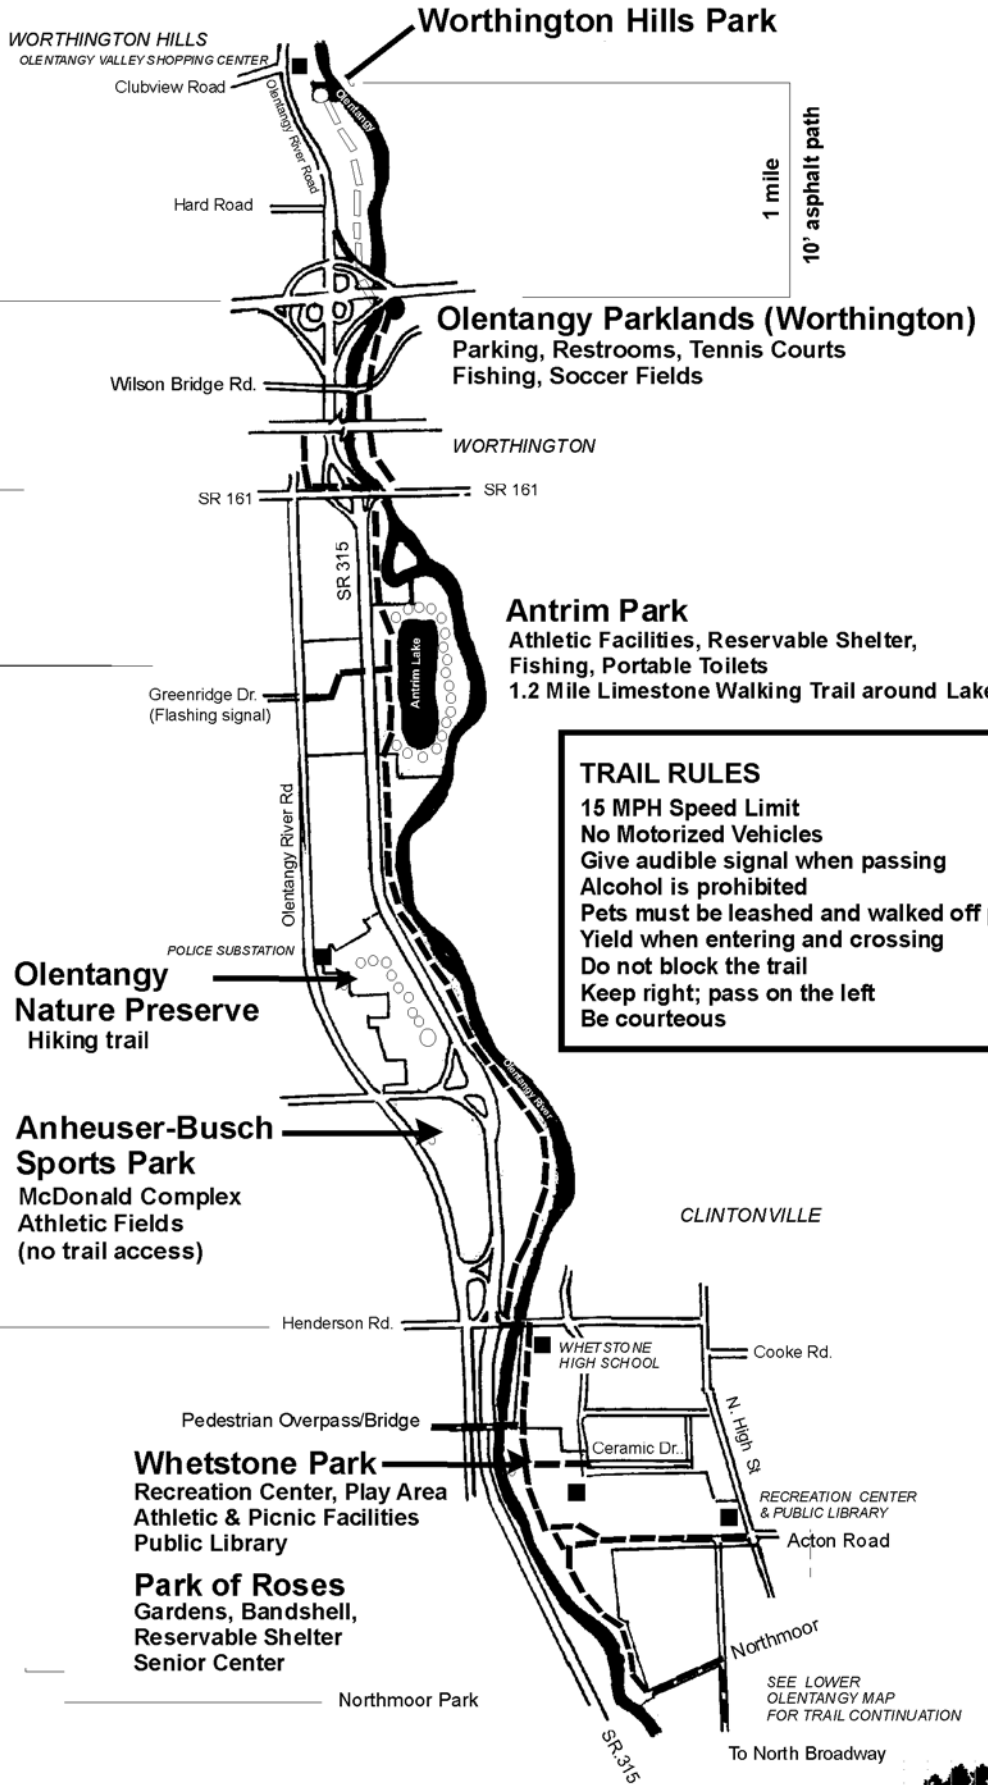

Worthington Trail Head to Northmoor Park:
6.5 Miles +/-

TRAIL RULES
15 MPH Speed Limit
No Motorized Vehicles
Give audible signal when passing
Alcohol is prohibited
Pets must be leashed and walked off path
Yield when entering and crossing
Do not block the trail
Keep right; pass on the left
Be courteous

2 miles
10' asphalt path
.57 mile
10' asphalt path
2.2 miles
10' and 12' asphalt path

1.7 miles
10' and 12" asphalt path

North
6.5 Miles

- EXISTING TRAIL
- TRAIL END
- FUTURE TRAIL
- ○ ○ ○ WALK/HIKE TRAIL ONLY

Upper Olentangy Multi-Use Trail

Columbus Recreation & Parks Department 645-3300

Northmoor Park Entrance to Spring Street (Lower Scioto Trail):
6.25 Miles

TRAIL RULES

- 15 MPH Speed Limit
- Give audible signal when passing
- Alcohol is prohibited
- Pets must be leashed and walked off path
- Yield when entering and crossing
- Do not block the trail
- Keep right; pass on the left
- Be courteous

--- EXISTING TRAIL

 ● --- TRAIL END

 === FUTURE TRAIL

Lower Olentangy Multi-Use Trail