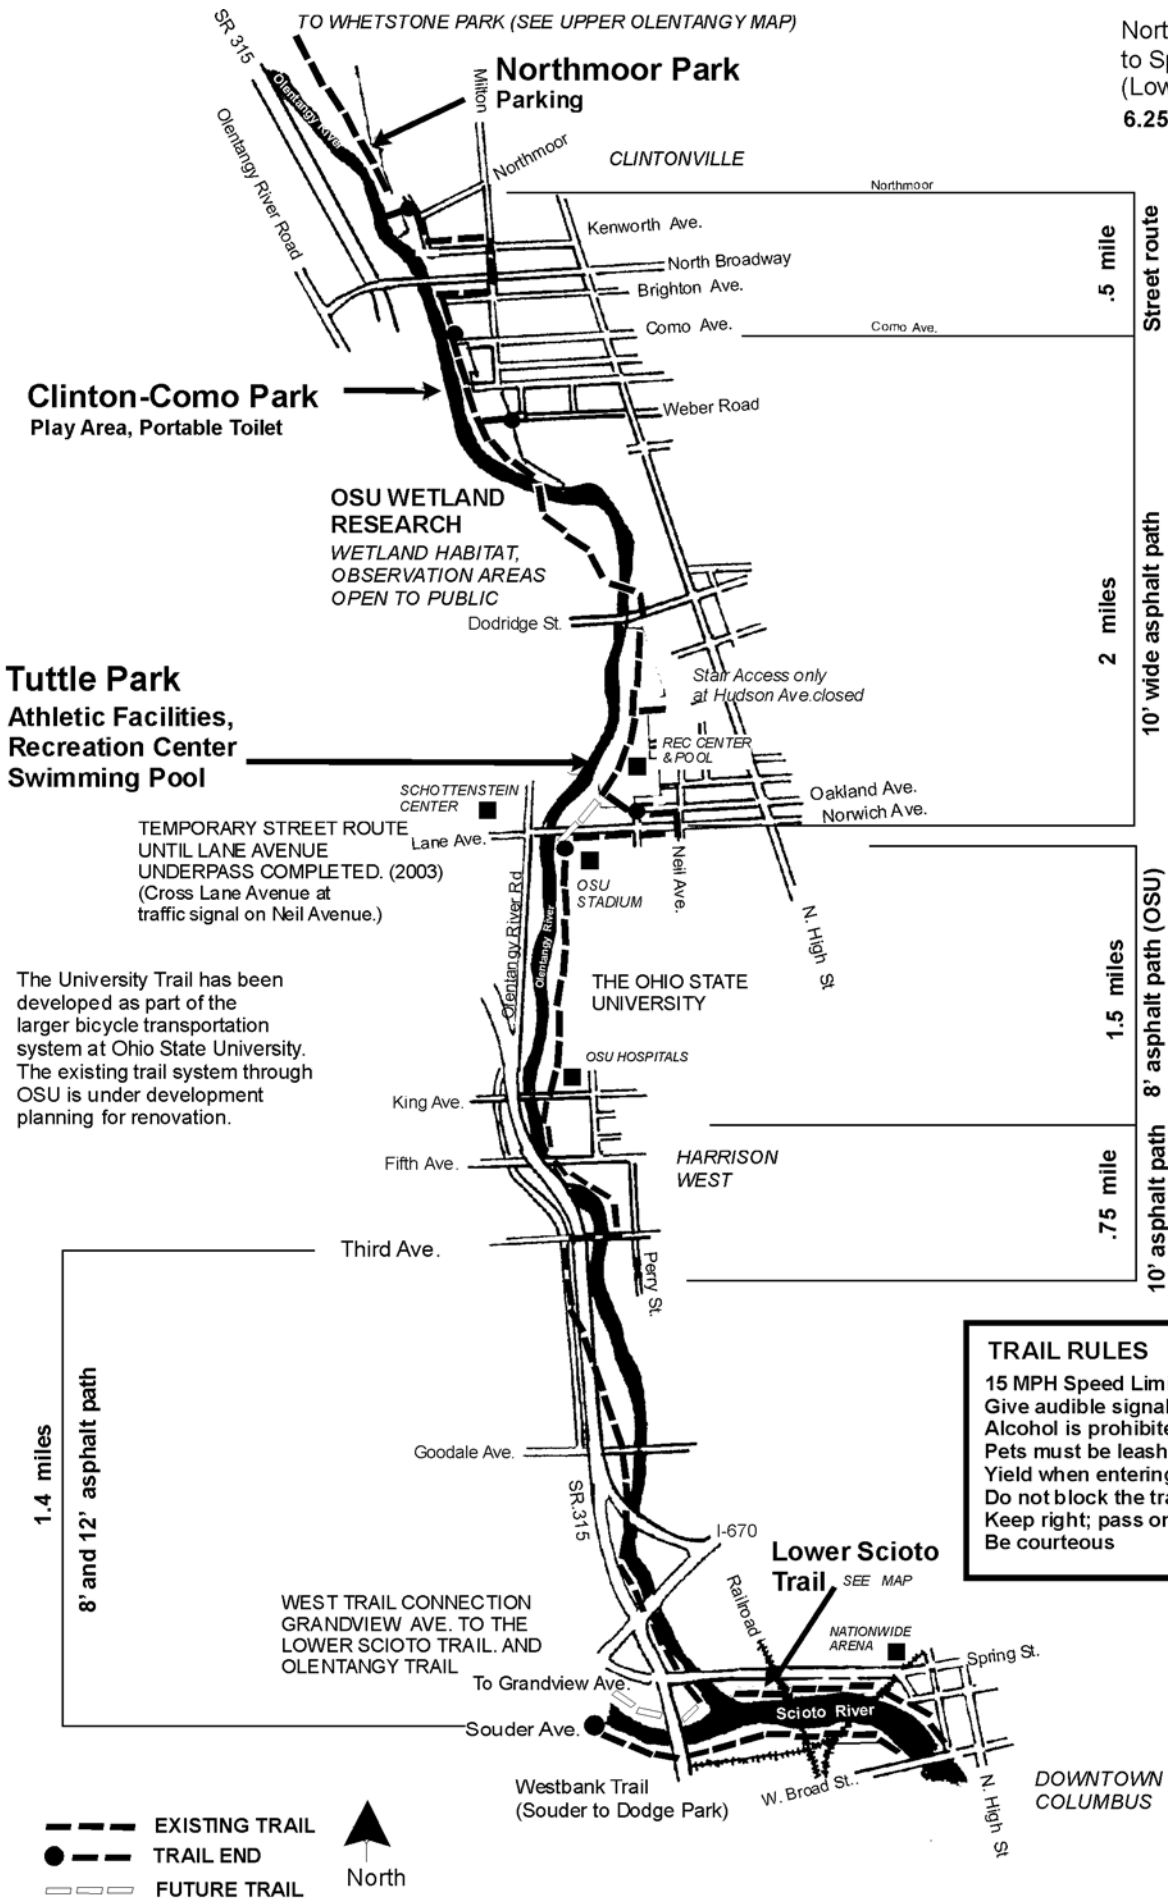

Worthington Trail Head to Northmoor Park:
6.5 Miles +/-

TRAIL RULES
15 MPH Speed Limit
No Motorized Vehicles
Give audible signal when passing
Alcohol is prohibited
Pets must be leashed and walked off path
Yield when entering and crossing
Do not block the trail
Keep right; pass on the left
Be courteous

2 miles
10' asphalt path
.57 mile
10' asphalt path
2.2 miles
10' and 12' asphalt path

1.7 miles
10' and 12" asphalt path

North
6.5 Miles

- EXISTING TRAIL
- TRAIL END
- FUTURE TRAIL
- ○ ○ ○ WALK/HIKE TRAIL ONLY

Upper Olentangy Multi-Use Trail

Columbus Recreation & Parks Department 645-3300

Northmoor Park Entrance to Spring Street (Lower Scioto Trail):
6.25 Miles

TRAIL RULES

- 15 MPH Speed Limit
- Give audible signal when passing
- Alcohol is prohibited
- Pets must be leashed and walked off path
- Yield when entering and crossing
- Do not block the trail
- Keep right; pass on the left
- Be courteous

--- EXISTING TRAIL

 ● --- TRAIL END

 === FUTURE TRAIL

Lower Olentangy Multi-Use Trail