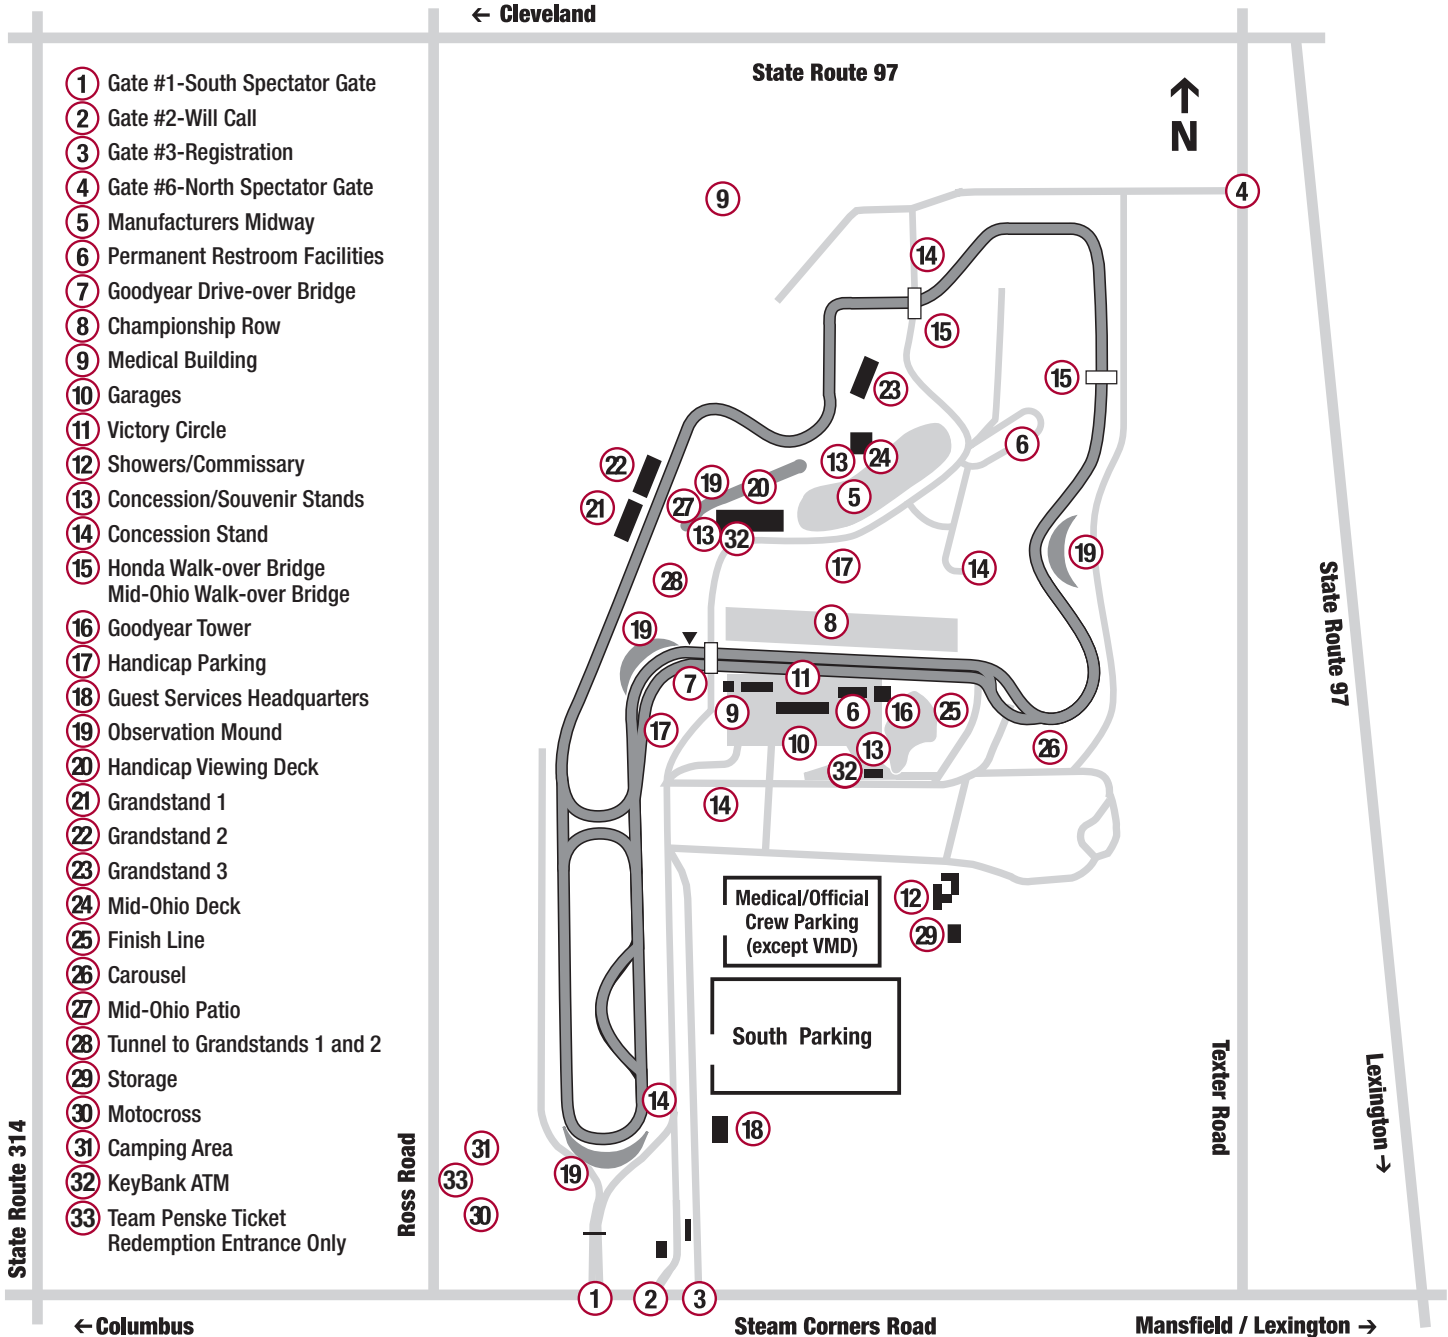

Mid-Ohio Sports Car Course Track Map

THE HONDA 200 AT MID-OHIO PRESENTED BY WESTFIELD INSURANCE | INDYCAR SERIES

MID-OHIO SPORTS CAR COURSE

LEXINGTON, OHIO