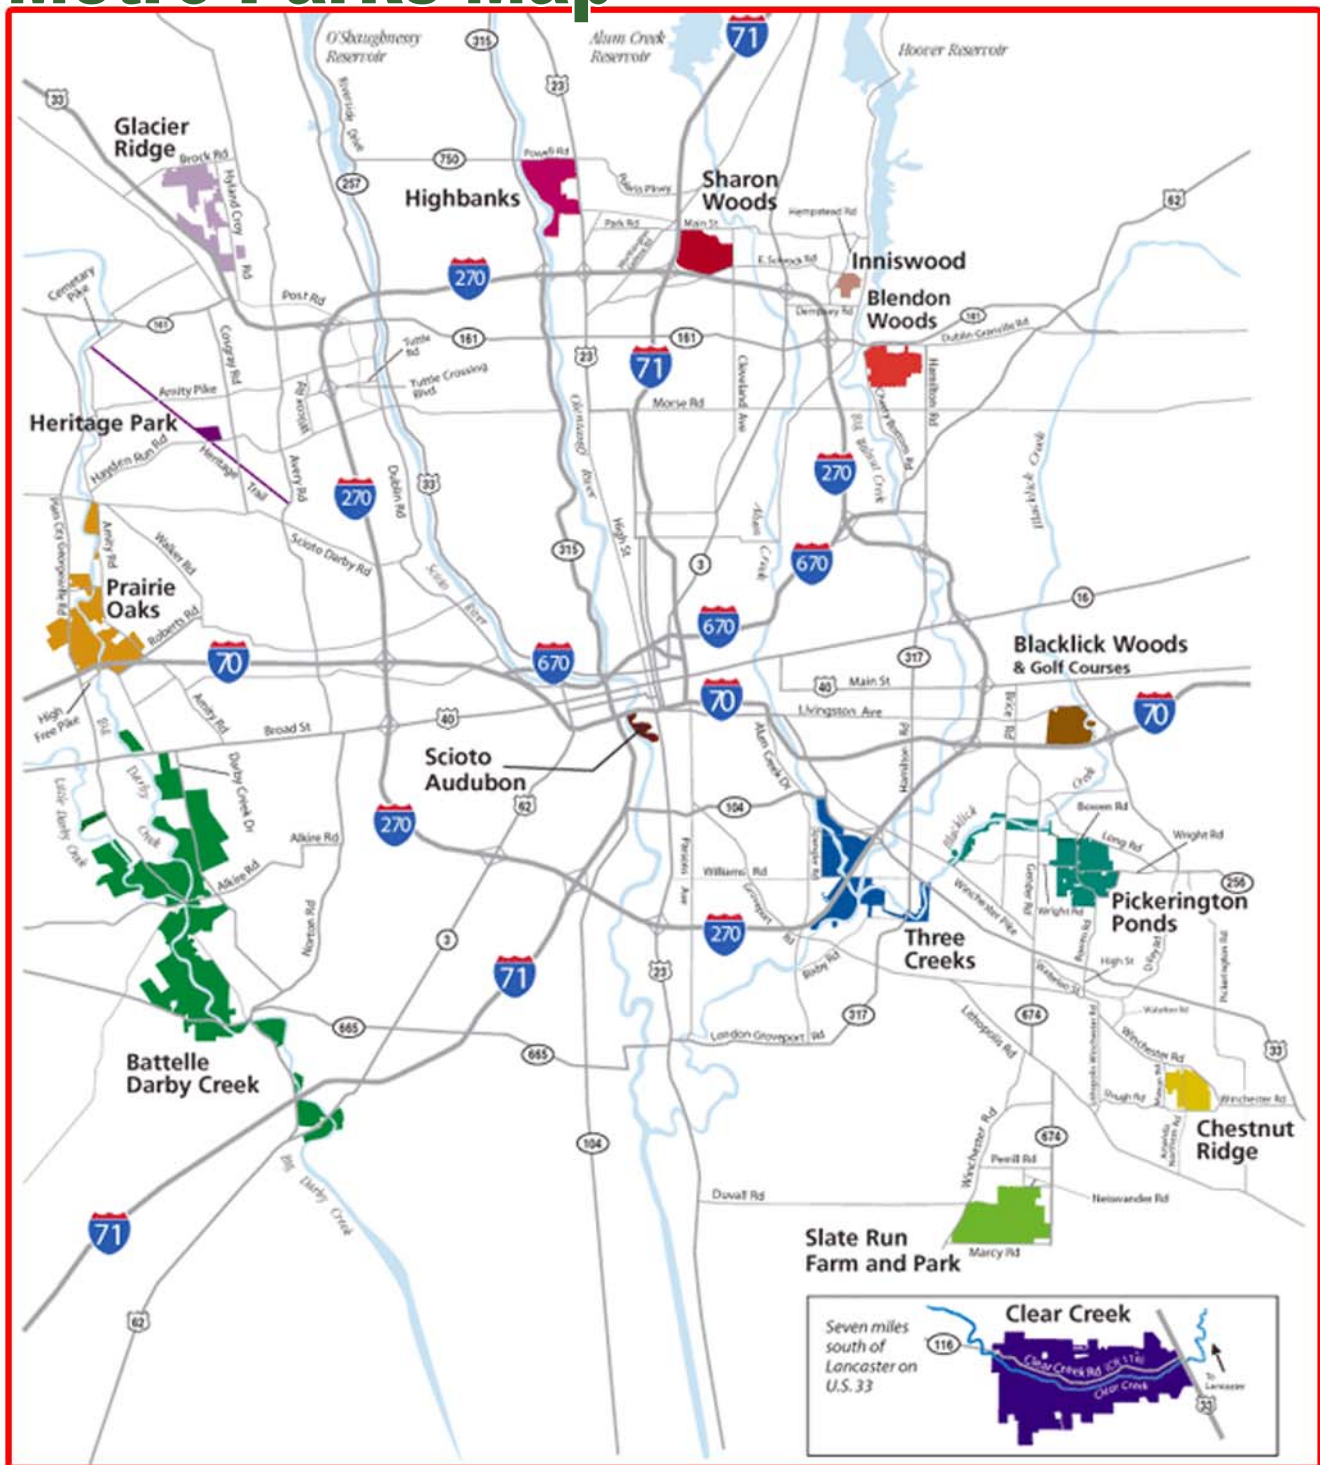

Metro-Parks Map

BATTELLE DARBY CREEK (6,319 acres)
1775 Darby Creek Drive, Galloway, OH 43119

GLACIER RIDGE (1,038 acres)
9801 Hyland Croy Road, Plain City, OH 43064

PRAIRIE OAKS (1,436 acres)
3225 Plain City - Georgesville Rd, West Jefferson, OH 43162

BLACKLICK WOODS and GOLF COURSES (641 acres)
6975 Livingston Ave. Reynoldsburg, OH 43068

HERITAGE PARK and TRAIL (87 acres)
7262 Hayden Run Road, Hilliard, OH 43026

SCIOTO AUDUBON (80 acres)
395 W. Whittier St., Columbus, OH 43215

CLEAR CREEK (4,935 acres)
185 Clear Creek Road, Rockbridge, OH 43149

PICKERINGTON PONDS (1,388 acres)
7680 Wright Road, Canal Winchester, OH 43110

THREE CREEKS (1,157 acres)
3860 Bixby Road, Groveport, OH 43125