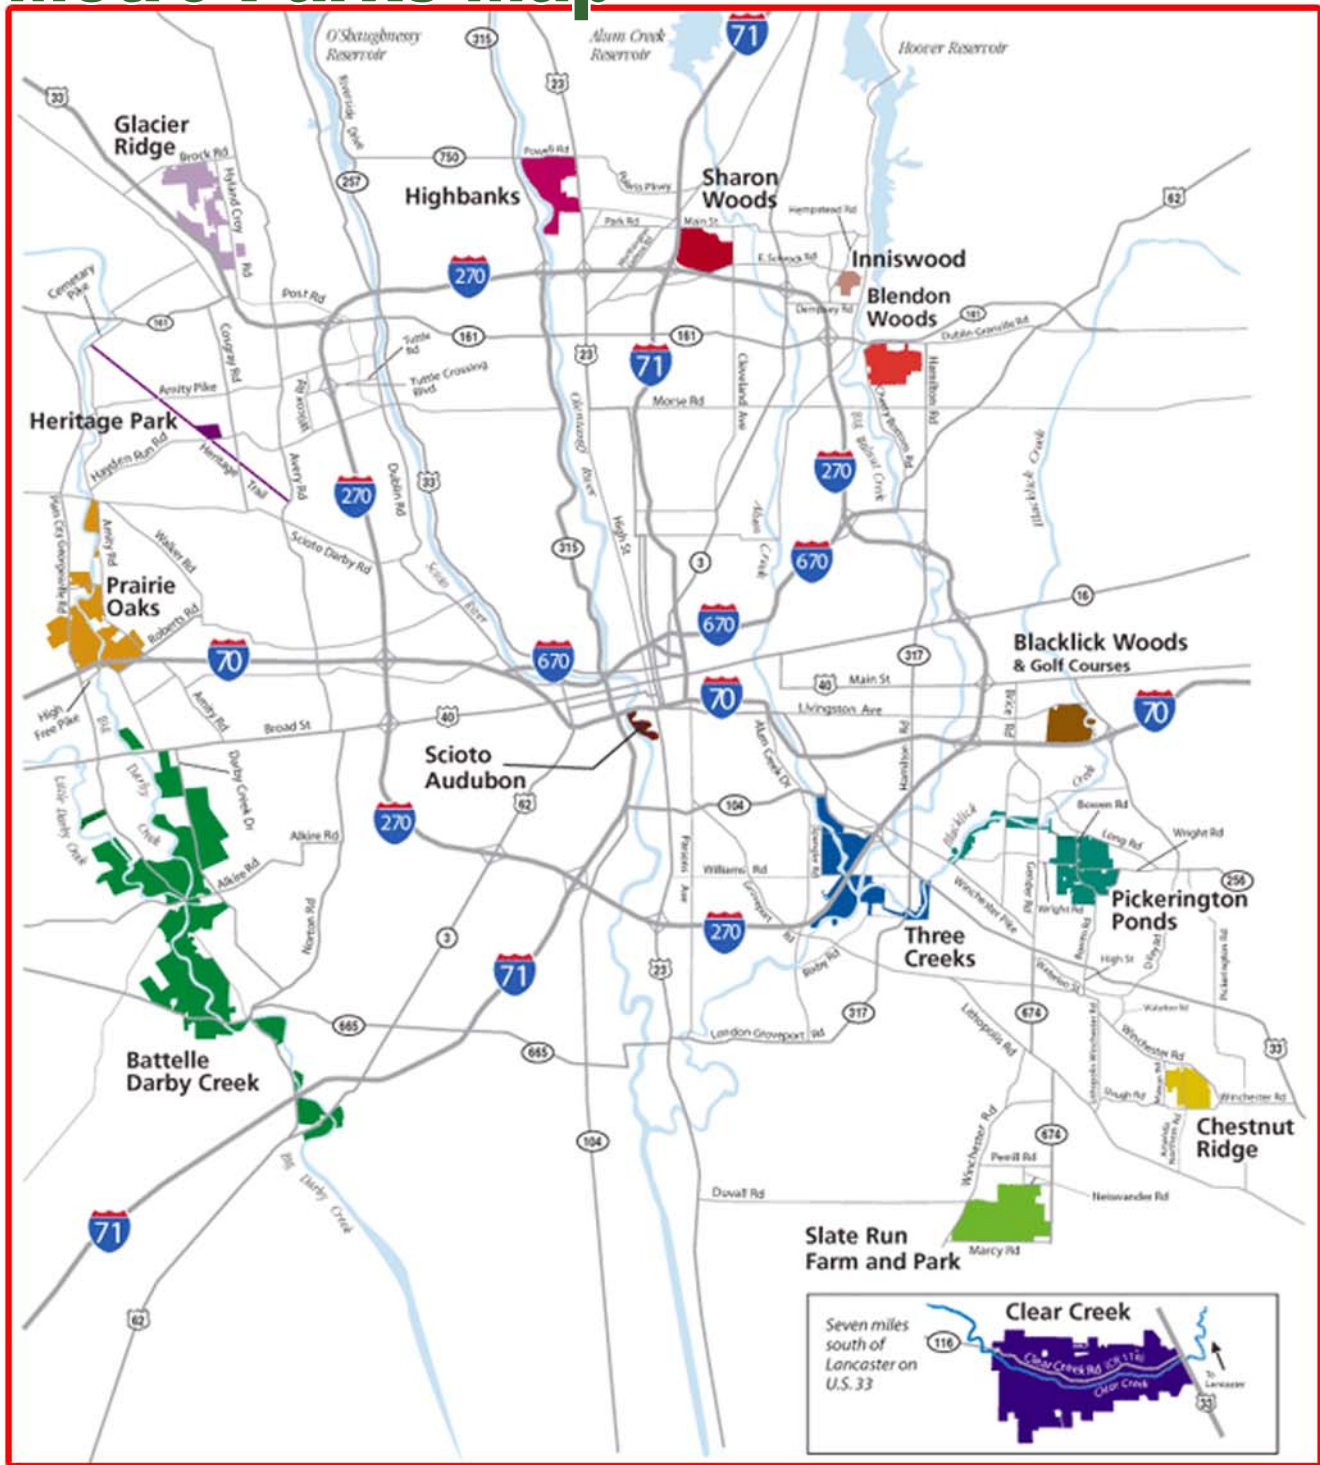

Metro-Parks Map

BATTELLE DARBY CREEK (6,319 acres)
1775 Darby Creek Drive, Galloway, OH 43119

BLACKLICK WOODS and GOLF COURSES (641 acres)
6975 Livingston Ave. Reynoldsburg, OH 43068

BLENDON WOODS (654 acres)
4265 E. Dublin-Granville Road, Westerville, OH 43081

CHESTNUT RIDGE (487 acres)
8445 Winchester Road N.W., Carroll, OH 43112

CLEAR CREEK (4,935 acres)
185 Clear Creek Road, Rockbridge, OH 43149

GLACIER RIDGE (1,038 acres)
9801 Hyland Croy Road, Plain City, OH 43064

PICKERINGTON PONDS (1,388 acres)
7680 Wright Road, Canal Winchester, OH 43110

PRAIRIE OAKS (1,436 acres)
3225 Plain City - Georgesville Rd, West Jefferson, OH 43162

SCIOTO AUDUBON (80 acres)
395 W. Whittier St., Columbus, OH 43215

SHARON WOODS (762 acres)
6911 Cleveland Ave., Westerville, OH 43081

SLATE RUN FARM and PARK (1,715 acres)
1375 S.R. 674 North, Canal Winchester, OH 43110

THREE CREEKS (1,157 acres)
3860 Bixby Road, Groveport, OH 43125