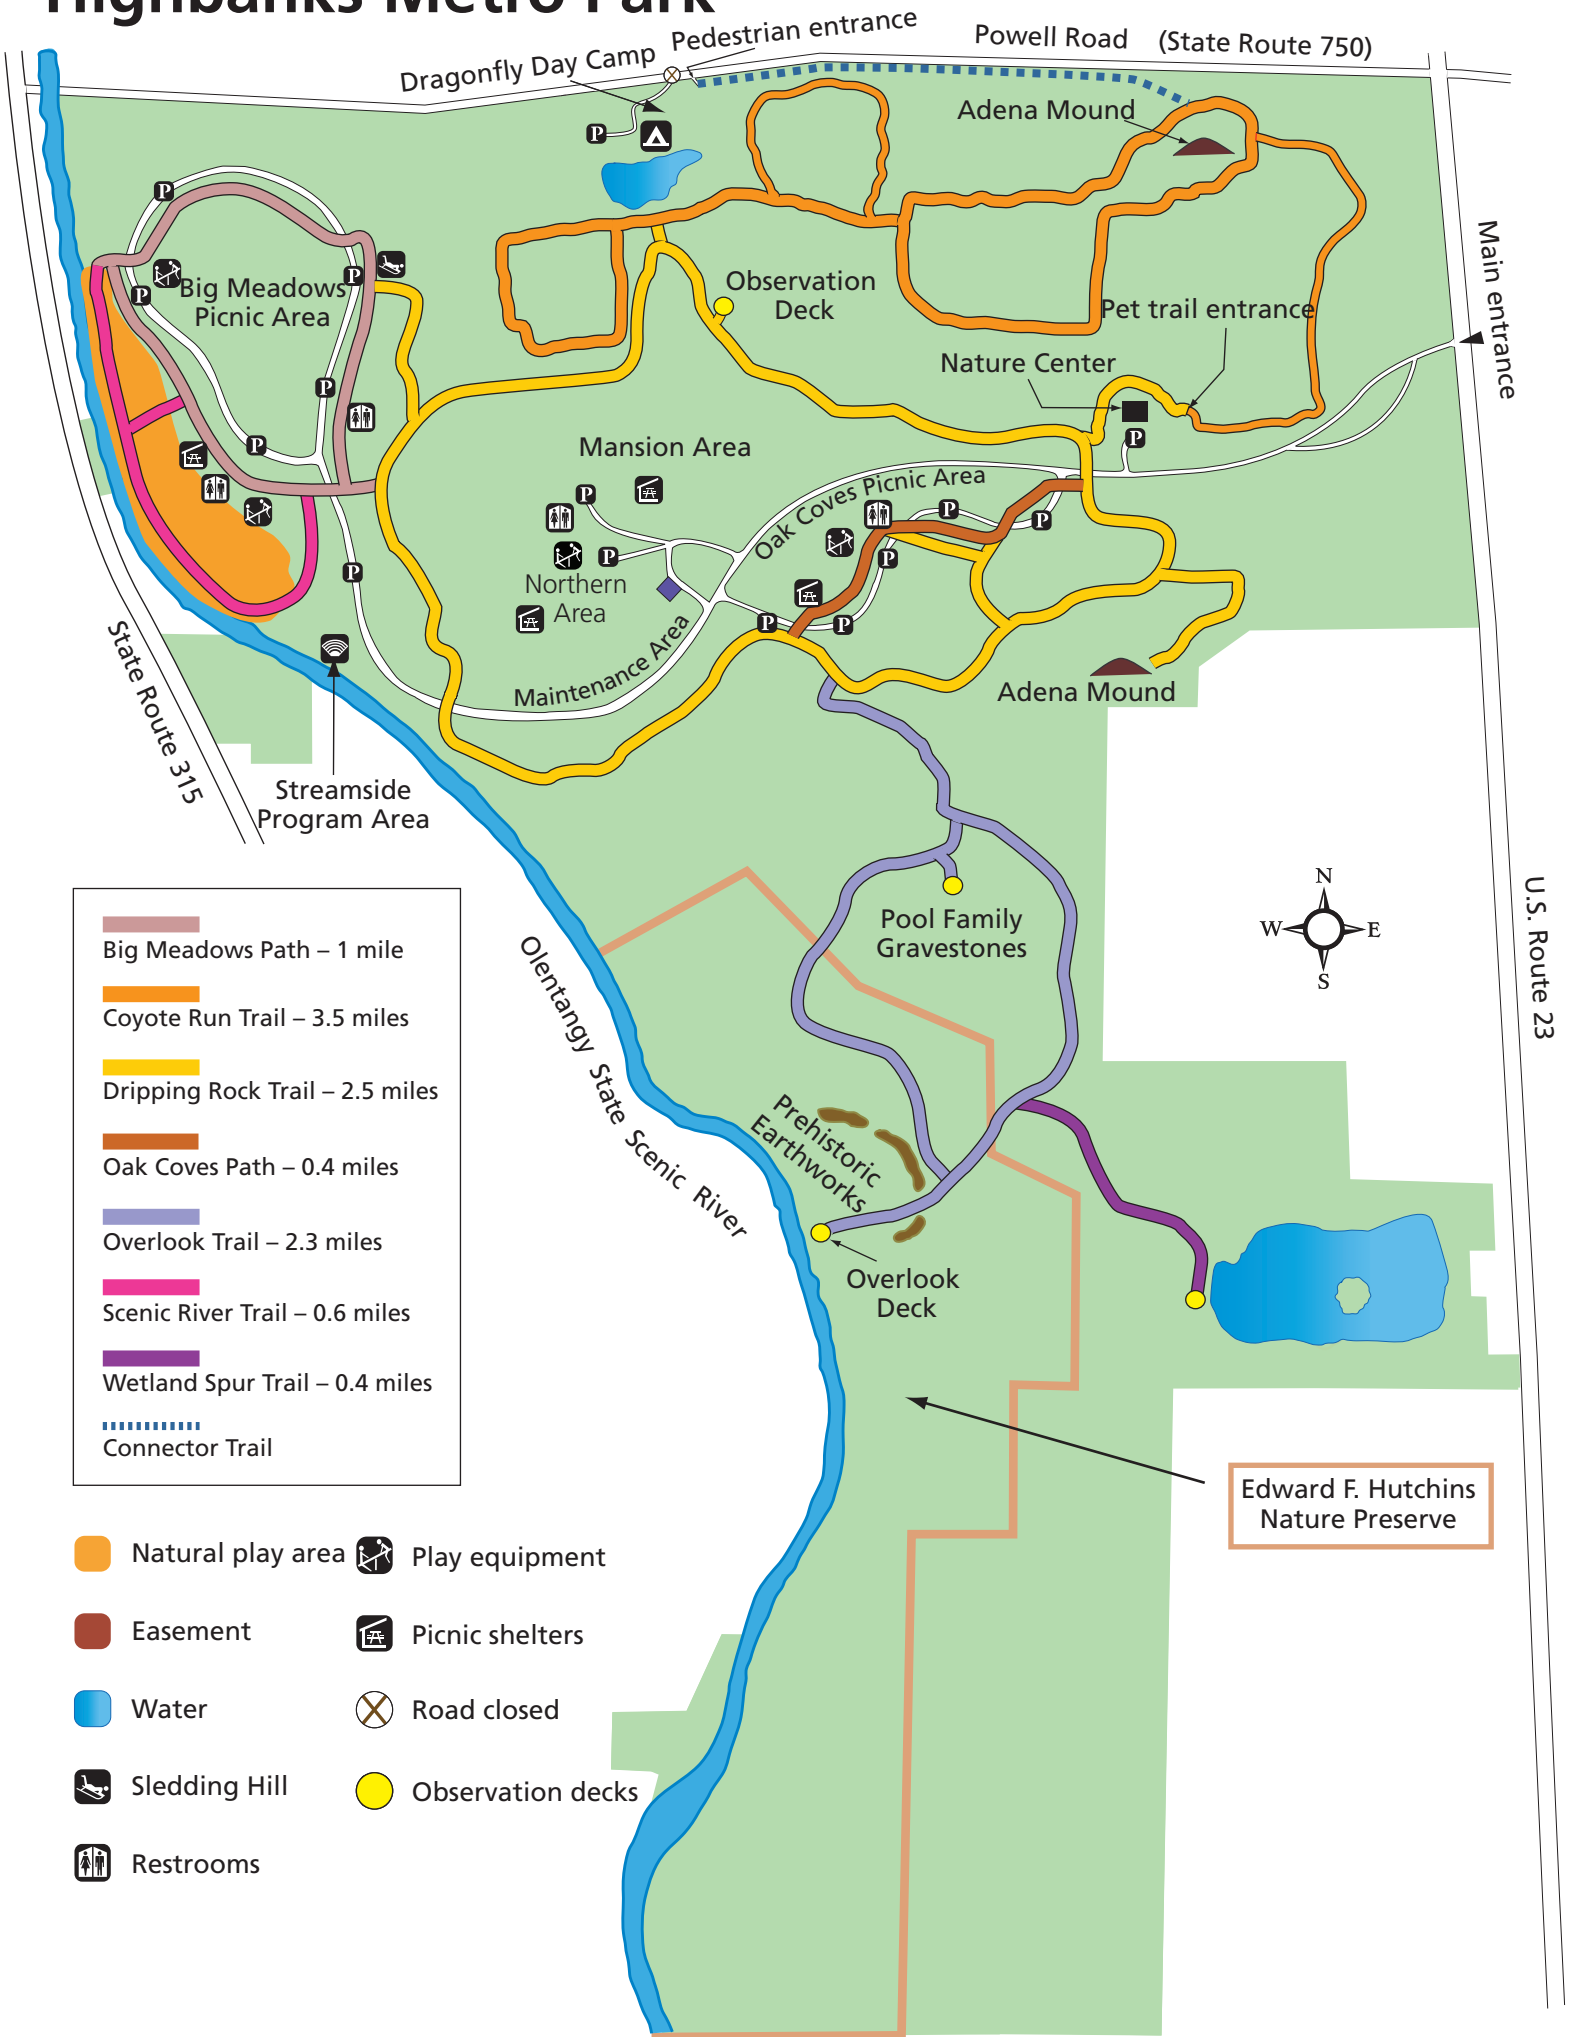

Highbanks Metro Park

- Big Meadows Path – 1 mile
- Coyote Run Trail – 3.5 miles
- Dripping Rock Trail – 2.5 miles
- Oak Coves Path – 0.4 miles
- Overlook Trail – 2.3 miles
- Scenic River Trail – 0.6 miles
- Wetland Spur Trail – 0.4 miles
- Connector Trail

- Natural play area
- Easement
- Water
- Sledding Hill
- Restrooms
- Play equipment
- Picnic shelters
- Road closed
- Observation decks