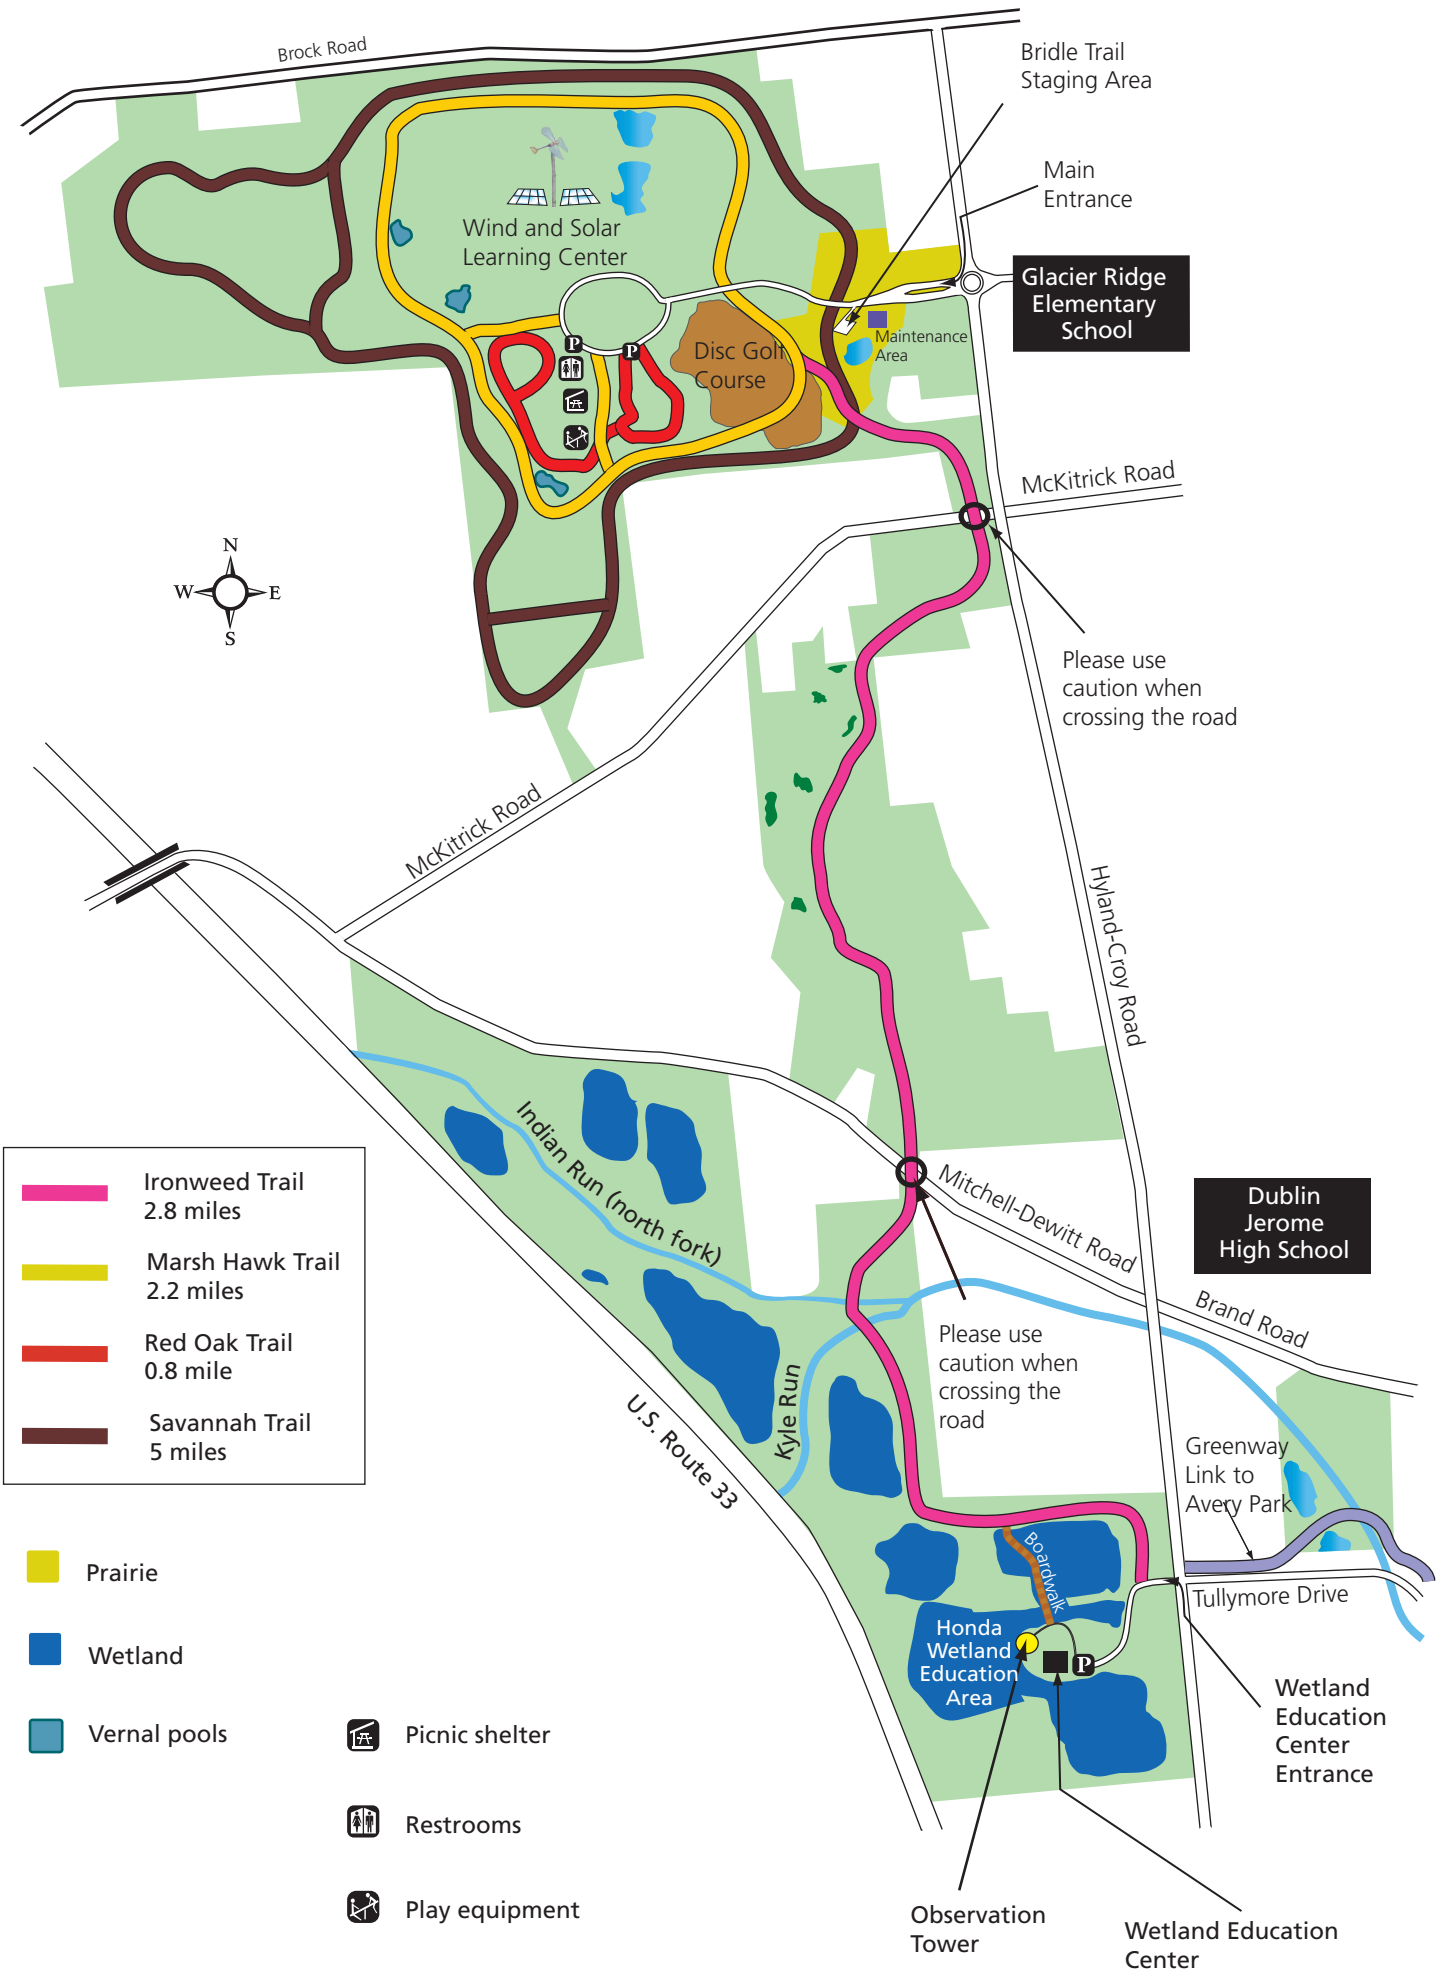

Glacier Ridge Metro Park

- Ironweed Trail
2.8 miles
- Marsh Hawk Trail
2.2 miles
- Red Oak Trail
0.8 mile
- Savannah Trail
5 miles

- Prairie
- Wetland
- Vernal pools

- Picnic shelter
- Restrooms
- Play equipment

Observation Tower
Wetland Education Center