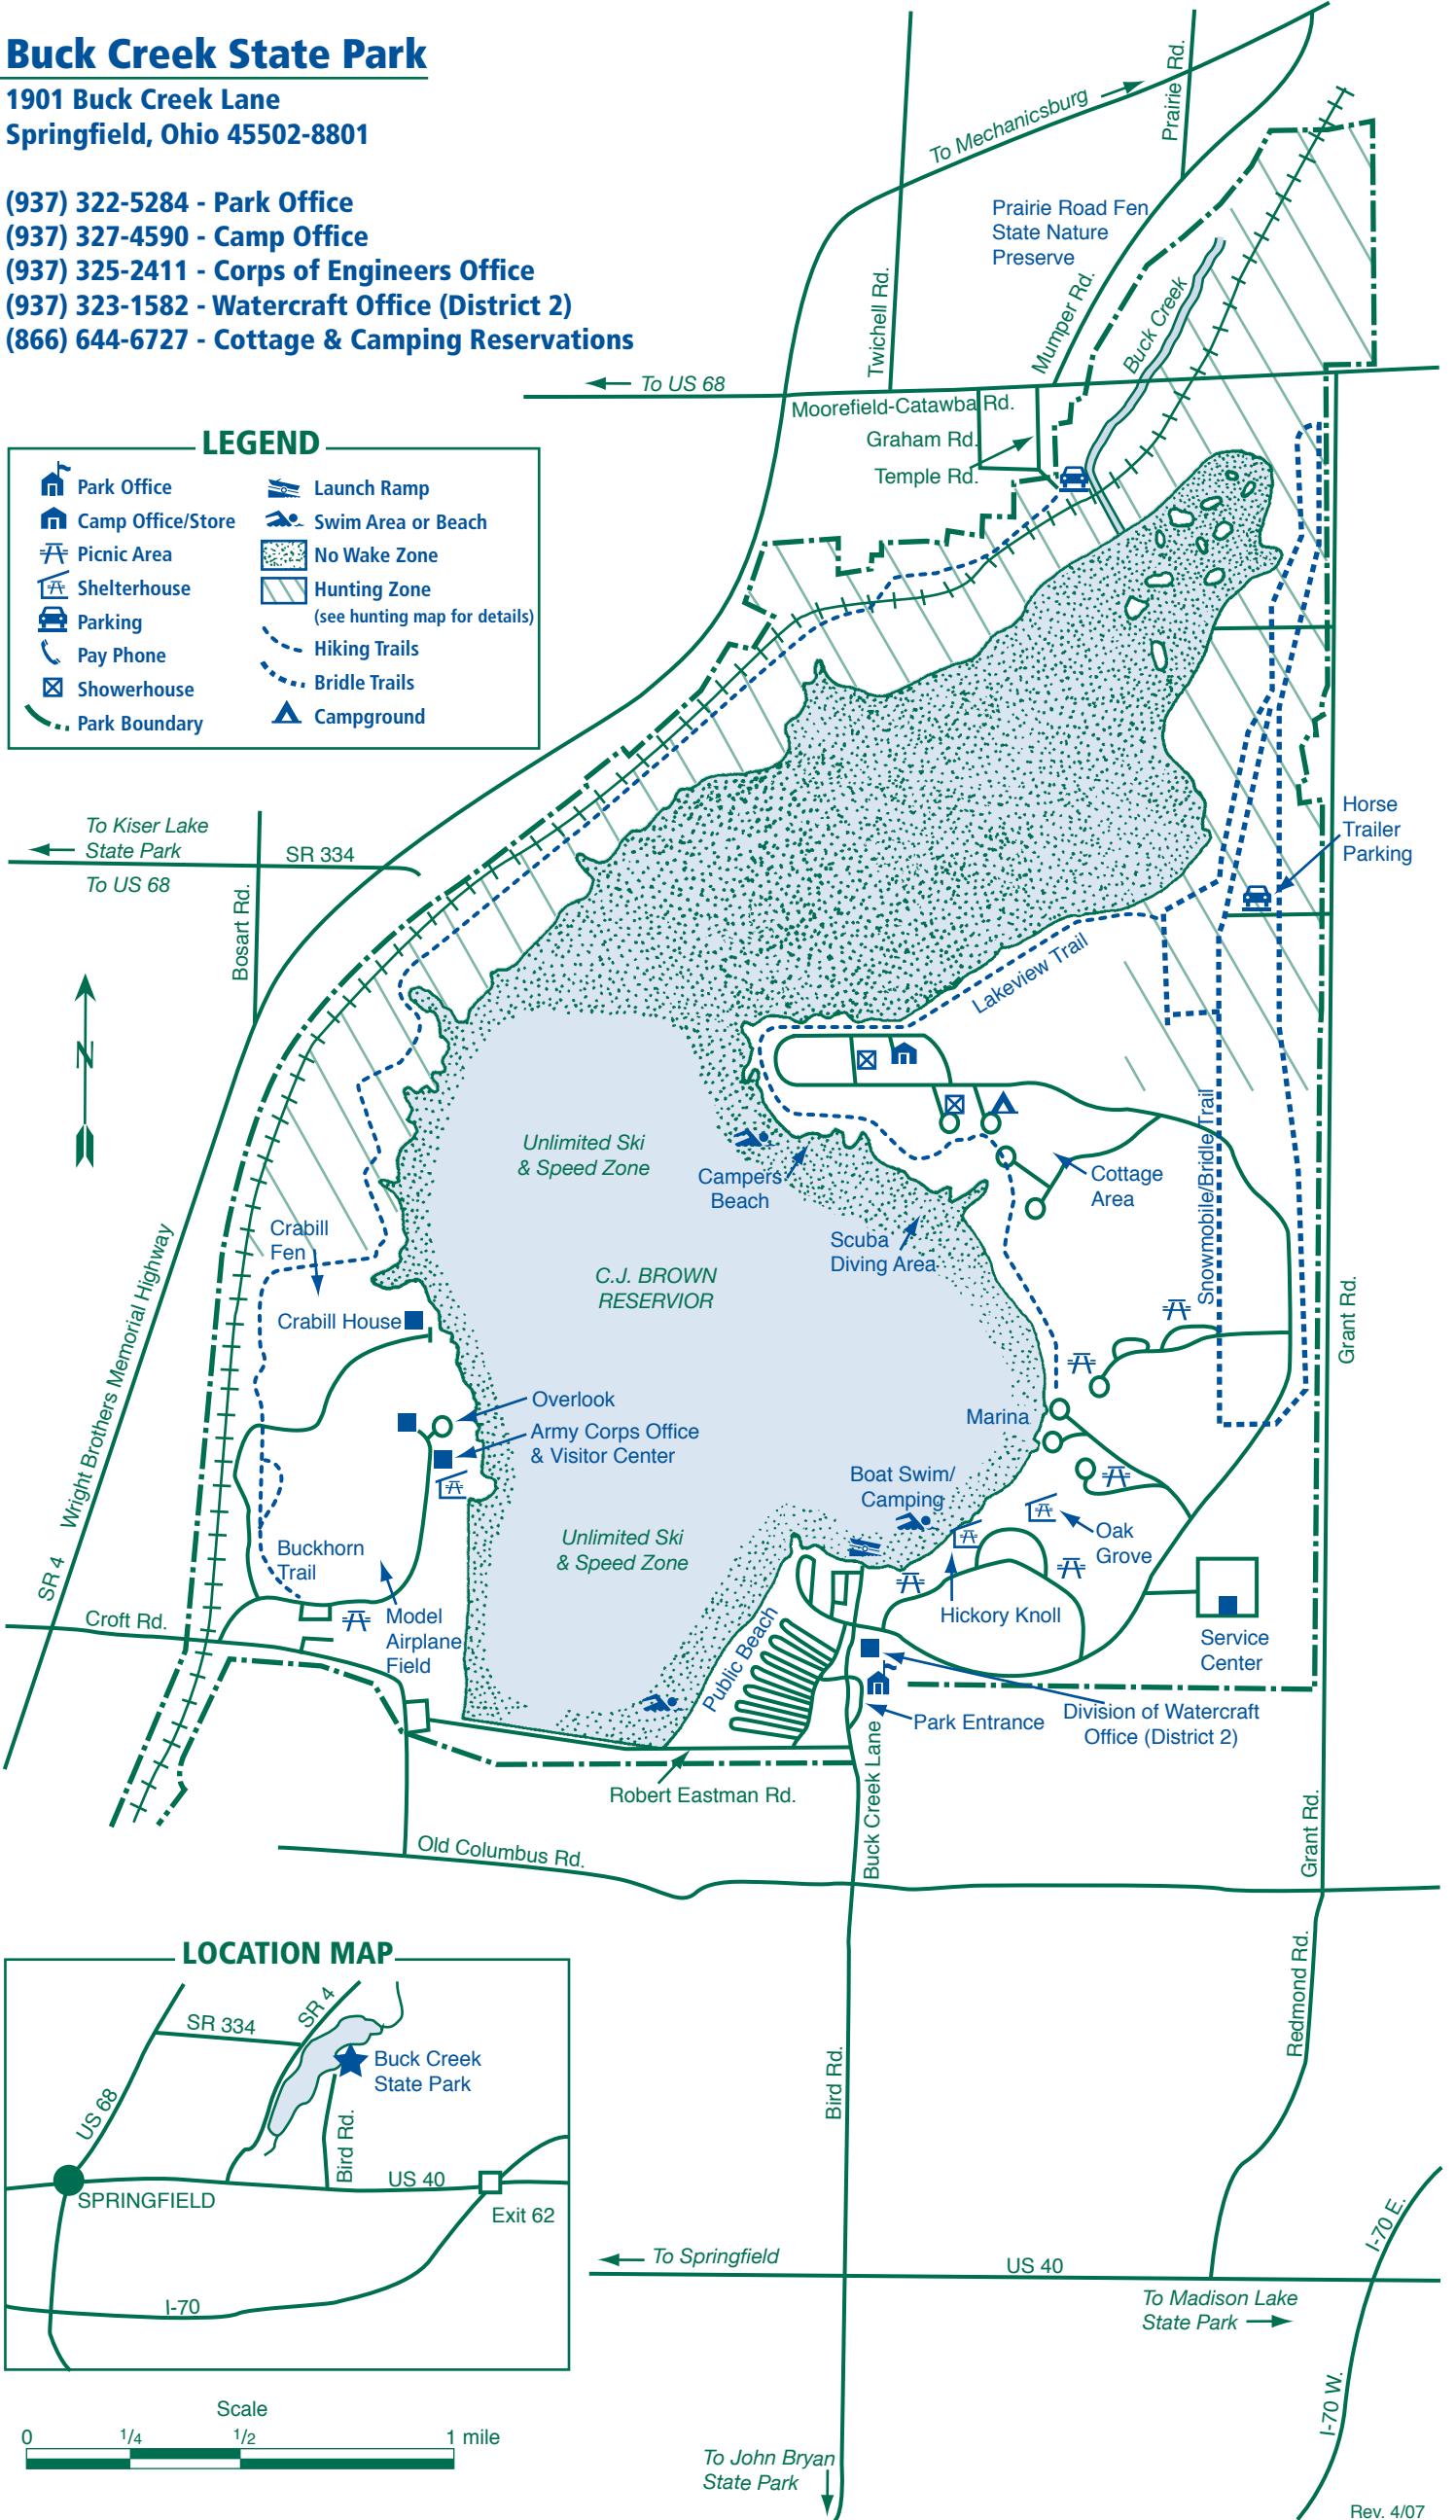

Buck Creek State Park

1901 Buck Creek Lane
Springfield, Ohio 45502-8801

(937) 322-5284 - Park Office
(937) 327-4590 - Camp Office
(937) 325-2411 - Corps of Engineers Office
(937) 323-1582 - Watercraft Office (District 2)
(866) 644-6727 - Cottage & Camping Reservations

LEGEND

	Park Office		Launch Ramp
	Camp Office/Store		Swim Area or Beach
	Picnic Area		No Wake Zone
	Shelterhouse		Hunting Zone (see hunting map for details)
	Parking		Hiking Trails
	Pay Phone		Bridle Trails
	Showerhouse		Campground
	Park Boundary		

LOCATION MAP