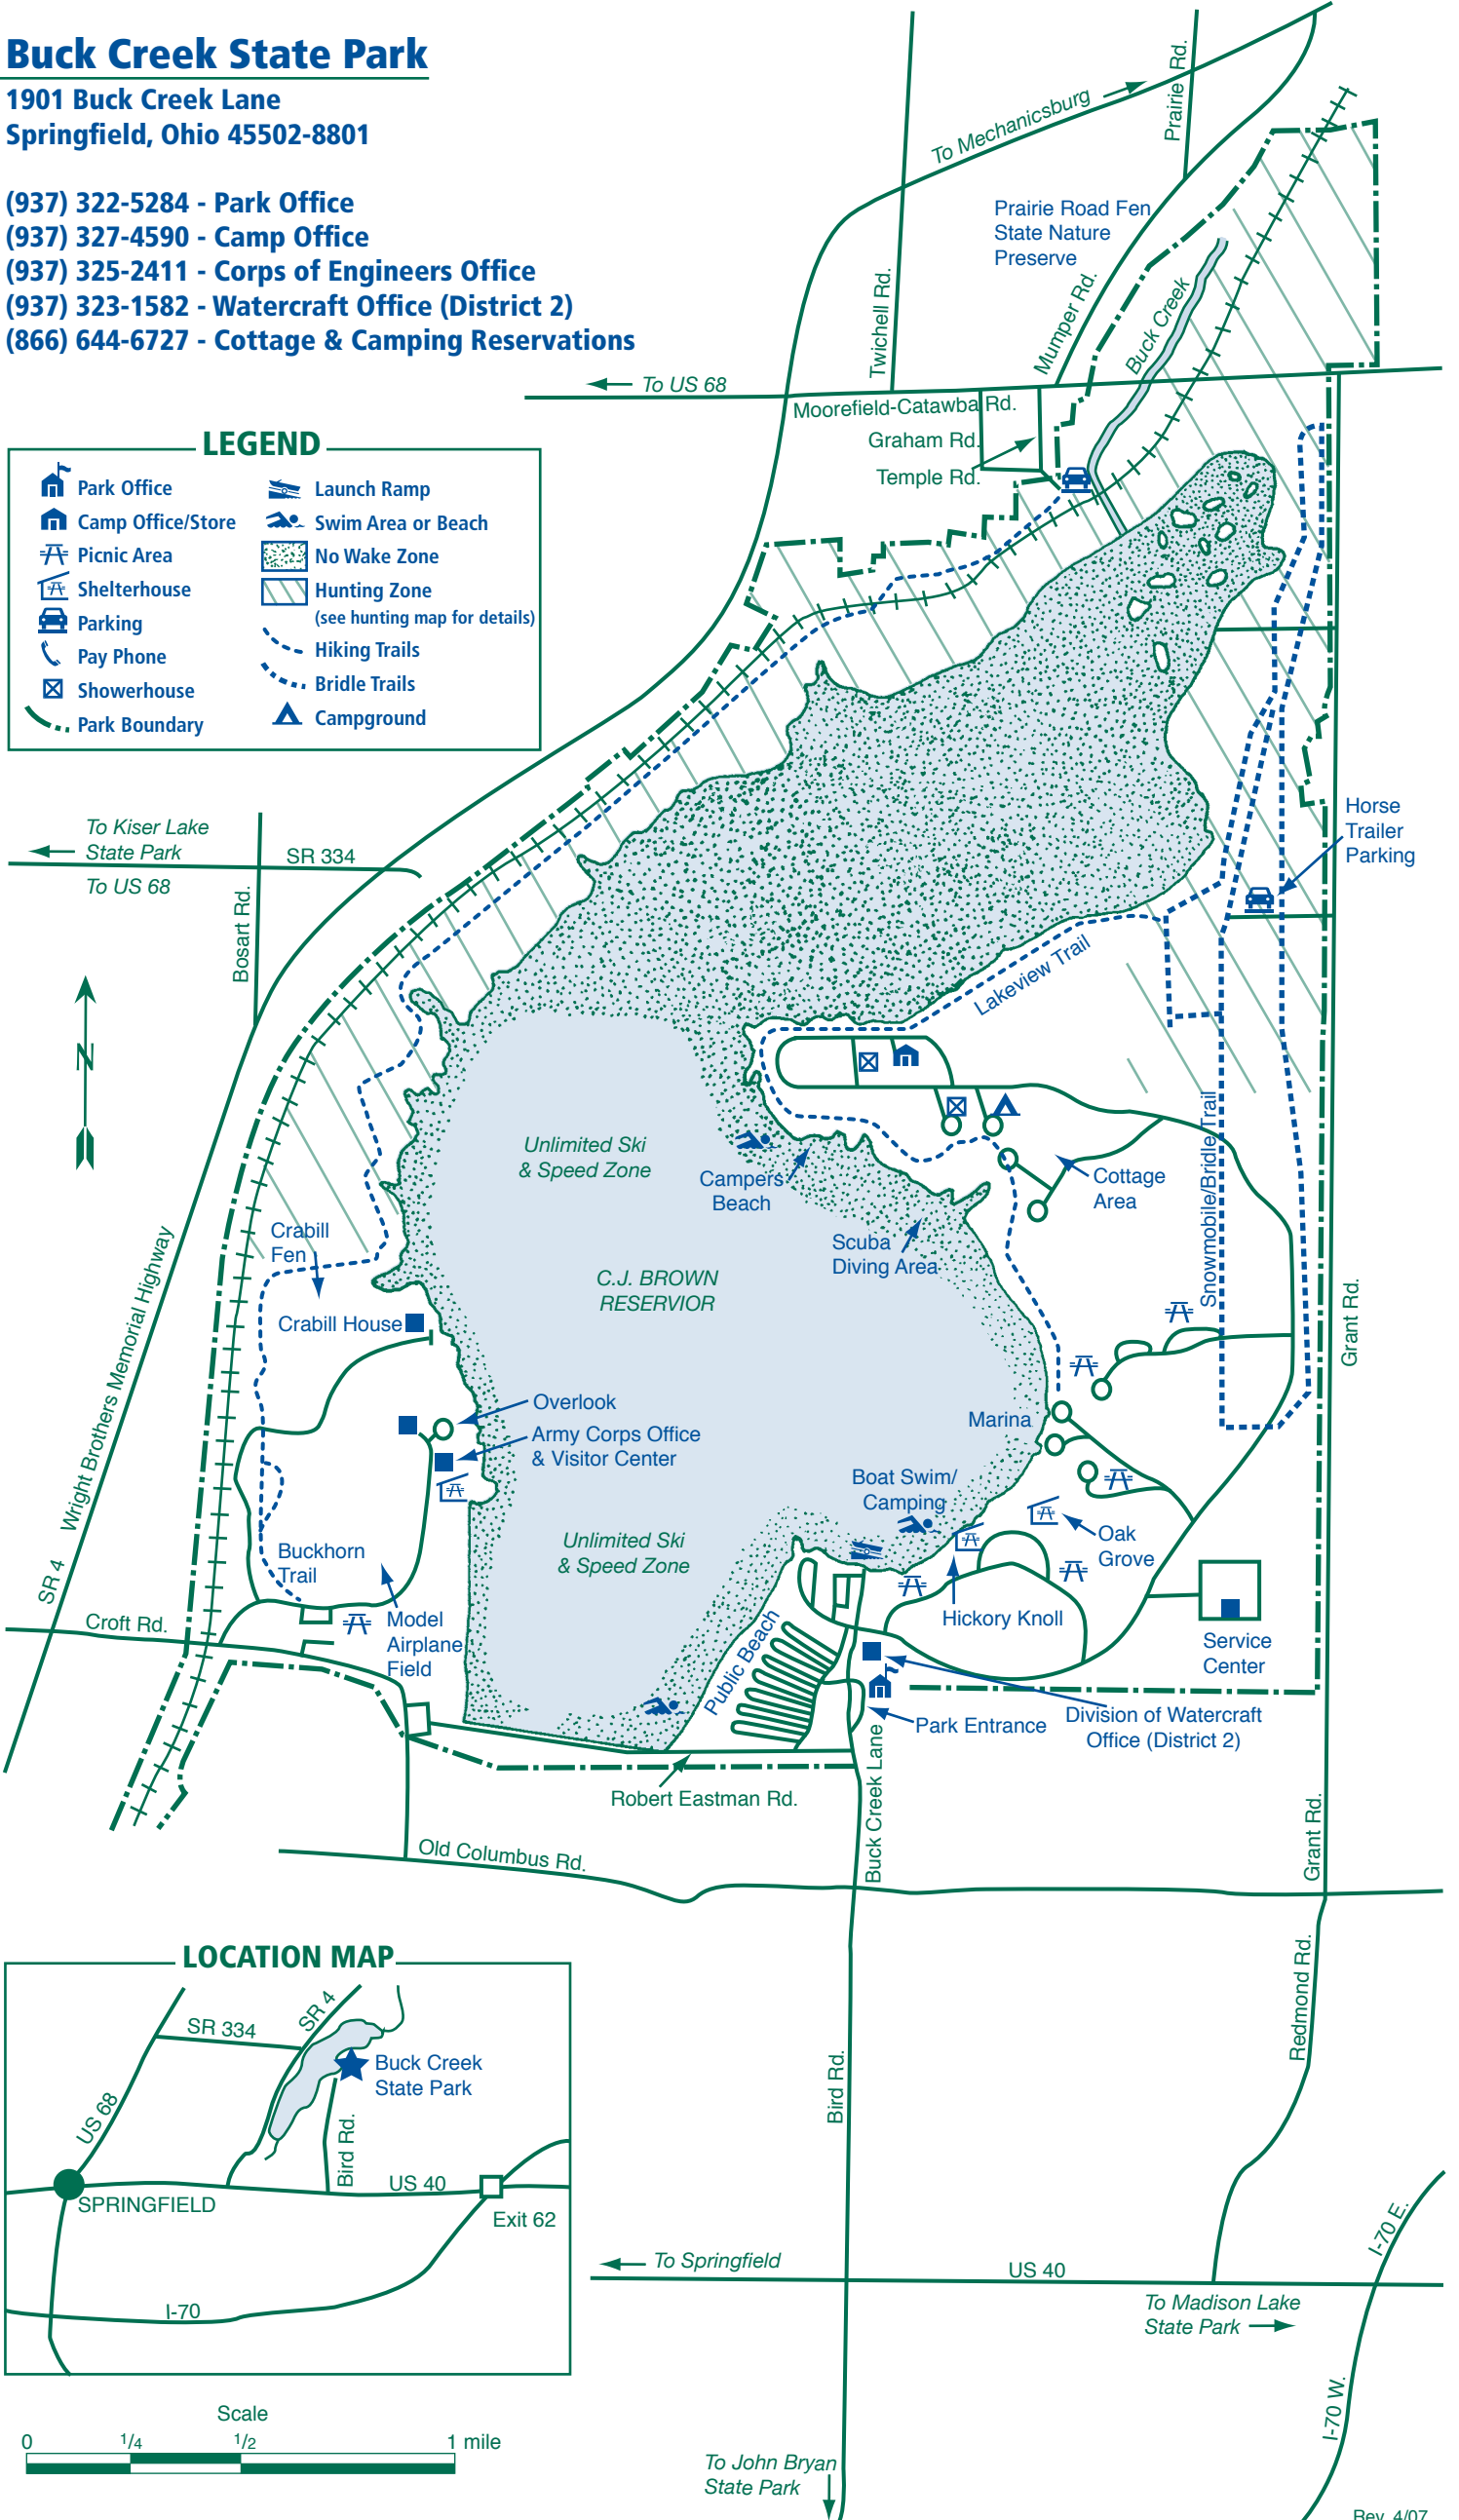

# Buck Creek State Park

1901 Buck Creek Lane  
Springfield, Ohio 45502-8801

(937) 322-5284 - Park Office  
(937) 327-4590 - Camp Office  
(937) 325-2411 - Corps of Engineers Office  
(937) 323-1582 - Watercraft Office (District 2)  
(866) 644-6727 - Cottage & Camping Reservations

## LEGEND

	Park Office		Launch Ramp
	Camp Office/Store		Swim Area or Beach
	Picnic Area		No Wake Zone
	Shelterhouse		Hunting Zone (see hunting map for details)
	Parking		Hiking Trails
	Pay Phone		Bridle Trails
	Showerhouse		Campground
	Park Boundary		

## LOCATION MAP