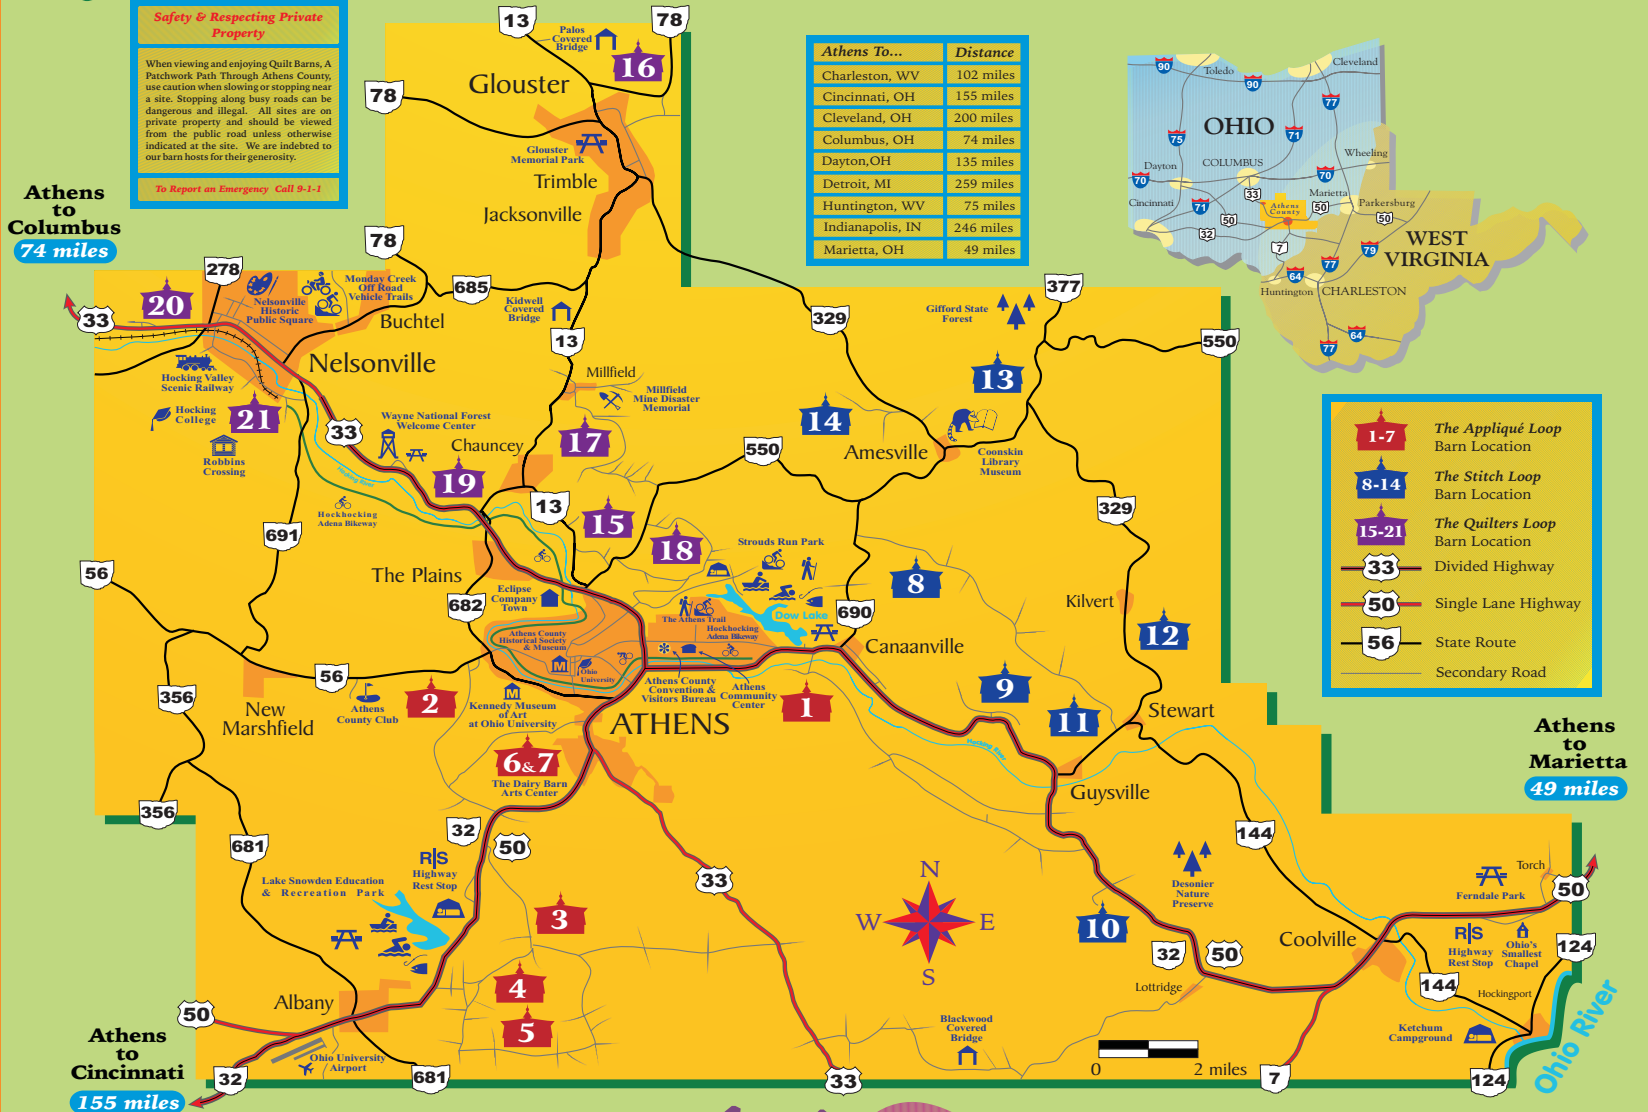

9 Ohio Star Block
Sponsor: United Seniors of Athens County
Painted by: United Seniors of Athens County
Barn Owners: Jeff & Carol Koehler
Traditional Quilt Design
Location: 7400 Koehler Lane

10 All Roads Lead to Athens
Sponsor: Make A Difference Day Ohio
Painted by: Girl Scouts Troop # 5865 & # 1367
Barn Owner: Reta Robinson
Artist: John W. Lefelhoc
Location: Township Road 143 A

11 Buckeye Block
Sponsor: Make A Difference Day Ohio
Painted by: Athens Middle School Fall 2005 Advanced Art Class
Barn Owner: Lola Mae Lackey
Traditional Quilt Design
Location: 7373 State Rte. 329

12 Athens Ridges Arrows Block
Sponsor: Make A Difference Day Ohio
Painted by: Athens High School Art
Barn Owners: Cecil & Margaret Tabler
Artist: Herman Haerlin
Location: State Rte. 329, Kilvert

14 Athens Ridges Spinning Top Block
Sponsor: Make A Difference Day Ohio
Painted by: Athens Middle School Spring 2006 Advanced Art Class
Barn Owner: Becky Rondy
Artist: Herman Haerlin
Location: 16232 Henry Road, Amesville

QUILT BARNs A PATCHWORK PATH THROUGH ATHENS COUNTY

Athens To...	Distance
Charleston, WV	102 miles
Cincinnati, OH	155 miles
Cleveland, OH	200 miles
Columbus, OH	74 miles
Dayton, OH	135 miles
Detroit, MI	259 miles
Huntington, WV	75 miles
Indianapolis, IN	246 miles
Marietta, OH	49 miles

1-7 The Appliqué Loop Barn Location
8-14 The Stitch Loop Barn Location
15-21 The Quilters Loop Barn Location
33 Divided Highway
50 Single Lane Highway
56 State Route
Secondary Road